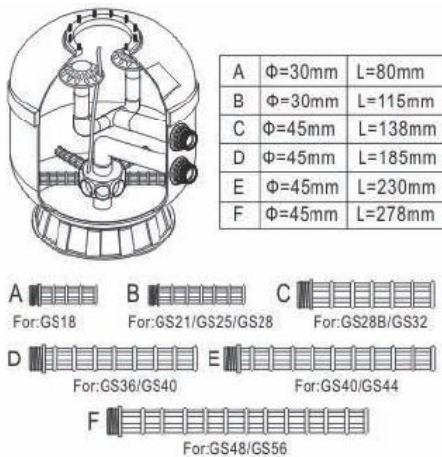

Jonkers Pool Systems

Commercial and Aquatic Specialists

SIDE MOUNT MEDIA FILTERS

The Epic Side Mount filter is the very latest in pool filter technology, moulded of durable corrosion proof materials with an attractive Gel-coat finish. The Epic laminated side mount filter is made with unitized tank construction for years of trouble free operation. The Epic Laminated Side Mount filter is the new standard for performance, value and dependability.

Features & Advantages

- 100% tested according to NSF50 standards.
- Maximum working pressure of 300KPA.
- UV resistant Gel coat surface.
- Large trouble free bolt down multi port valve.
- Large transparent top lid for viewing media.

PRESSURE RATING

MODEL NO.	Tank Dia. B (mm)	Height A (mm)	Height C (mm)	Valve Port Size (mm)	Filter Area (m ²)	Silica Sand (kg)	Design Flow (lpm)	Gross weight (kg)	Package sizes (cm)	Package type (material)	Quantity (20'/40'/40'HQ)
MULTI-PORT VALVE VS1.5 VS1.5											
GS18	450	670	590	40	0.16	40	133	16.5	49X49X83	Master carton	165/330/400
GS21	550	710	630	40	0.22	85	192	21.1	57X57X71	Master carton	110/220/262
GS25	650	830	660	40	0.30	155	270	24.3	68X68X83	Master carton	70/142/170
GS28	700	895	690	40	0.40	185	320	33.0	73X73X86	Master carton	56/114/136
MULTI-PORT VALVE VS2.0 VS2.0											
GS28B	700	895	750	50	0.50	180	320	33.0	73X73X86	Master carton	56/114/136
GS32	800	1030	900	50	0.50	210	420	41.5	84X84X96	Master carton	38/78/93
GS36	900	1130	930	50	0.64	310	500	52.3	94X94X108	Master carton	24/48/60
GS40	1000	1230	930	50	0.79	410	550	95.0	107X107X125	Wooden crate	16/36/36
GS44	1100	1310	990	50	0.98	460	630	115.0	117X117X135	Wooden pallet	16/32/32
GS48	1200	1430	1020	50	1.13	560	700	124.0	127X127X144	Wooden pallet	4/9/18