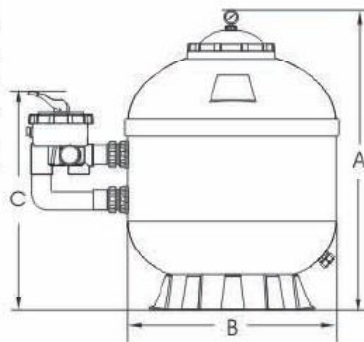

Jonkers Pool Systems

Commercial and Aquatic Specialists

SIDE MOUNT MEDIA FILTERS

The Epic Side Mount filter is the very latest in pool filter technology, moulded of durable corrosion proof materials with an attractive Gel-coat finish. The Epic laminated side mount filter is made with unitized tank construction for years of trouble free operation. The Epic Laminated Side Mount filter is the new standard for performance, value and dependability.

Features & Advantages

- 100% tested according to NSF50 standards.
- Maximum working pressure of 300KPA.
- UV resistant Gel coat surface.
- Large trouble free bolt down multi port valve.
- Large transparent top lid for viewing media.

PRESSURE RATING

MODEL NO.	Tank Dia. B (mm)	Height A (mm)	Height C (mm)	Valve Port Size (mm)	Filter Area (m ²)	Silica Sand (kg)	Design Flow (lpm)	Gross weight (kg)	Package sizes (cm)	Package type (material)	Quantity (20'/40'/40'HQ)
MULTI-PORT VALVE VS1.5 VS1.5											
GS18	450	670	590	40	0.16	40	133	16.5	49X49X83	Master carton	165/330/400
GS21	550	710	630	40	0.22	85	192	21.1	57X57X71	Master carton	110/220/262
GS25	650	830	660	40	0.30	155	270	24.3	68X68X83	Master carton	70/142/170
GS28	700	895	690	40	0.40	185	320	33.0	73X73X86	Master carton	56/114/136
MULTI-PORT VALVE VS2.0 VS2.0											
GS28B	700	895	750	50	0.50	180	320	33.0	73X73X86	Master carton	56/114/136
GS32	800	1030	900	50	0.50	210	420	41.5	84X84X96	Master carton	38/78/93
GS36	900	1130	930	50	0.64	310	500	52.3	94X94X108	Master carton	24/48/60
GS40	1000	1230	930	50	0.79	410	550	95.0	107X107X125	Wooden crate	16/36/36
GS44	1100	1310	990	50	0.98	460	630	115.0	117X117X135	Wooden pallet	16/32/32
GS48	1200	1430	1020	50	1.13	560	700	124.0	127X127X144	Wooden pallet	4/9/18