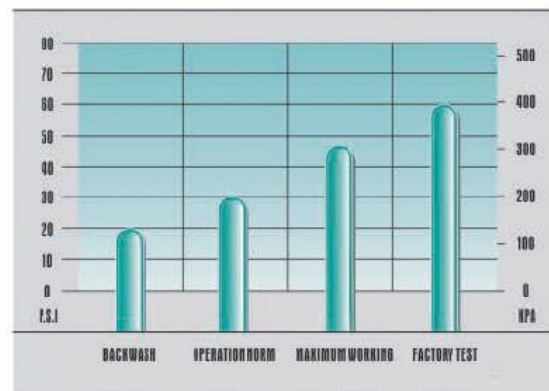

Jonkers Pool Systems

Commercial and Aquatic Specialists

SIDE MOUNT MEDIA FILTERS

The Epic Side Mount filter is the very latest in pool filter technology, moulded of durable corrosion proof materials with an attractive Gel-coat finish. The Epic laminated side mount filter is made with unitized tank construction for years of trouble free operation. The Epic Laminated Side Mount filter is the new standard for performance, value and dependability.

Features & Advantages

- 100% tested according to NSF50 standards.
- Maximum working pressure of 300KPA.
- UV resistant Gel coat surface.
- Large trouble free bolt down multi port valve.
- Large transparent top lid for viewing media.

PRESSURE RATING

MODEL NO.	Tank Dia. B (mm)	Height A (mm)	Height C (mm)	Valve Port Size (mm)	Filter Area (m ²)	Silica Sand (kg)	Design Flow (lpm)	Gross weight (kg)	Package sizes (cm)	Package type (material)	Quantity (20'/40'/40'HQ)
MULTI-PORT VALVE VS1.5 VS1.5											
GS18	450	670	590	40	0.16	40	133	16.5	49X49X83	Master carton	165/330/400
GS21	550	710	630	40	0.22	85	192	21.1	57X57X71	Master carton	110/220/262
GS25	650	830	660	40	0.30	155	270	24.3	68X68X83	Master carton	70/142/170
GS28	700	895	690	40	0.40	185	320	33.0	73X73X86	Master carton	56/114/136
MULTI-PORT VALVE VS2.0 VS2.0											
GS28B	700	895	750	50	0.50	180	320	33.0	73X73X86	Master carton	56/114/136
GS32	800	1030	900	50	0.50	210	420	41.5	84X84X96	Master carton	38/78/93
GS36	900	1130	930	50	0.64	310	500	52.3	94X94X108	Master carton	24/48/60
GS40	1000	1230	930	50	0.79	410	550	95.0	107X107X125	Wooden crate	16/36/36
GS44	1100	1310	990	50	0.98	460	630	115.0	117X117X135	Wooden pallet	16/32/32
GS48	1200	1430	1020	50	1.13	560	700	124.0	127X127X144	Wooden pallet	4/9/18